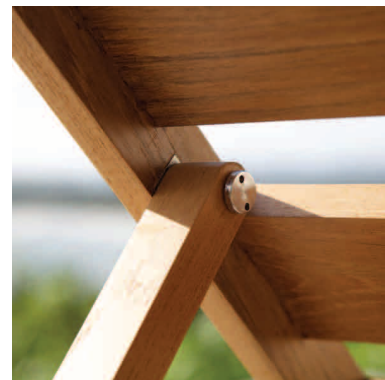

WSE11 sunlounger
designed by jacob pringiers 2012

Popular around swimming pools all over the world the sunlounger is a day bed with reclinable back rest from a 45 degree position to read a book, or a full flat bed to enjoy the relaxing sun. As an outdoor piece the WSE11 sports a more dynamic line with its inclined back legs and stable stance its ready for outdoor action! A solid teak frame and wheels finished in a clear protection top coat. Connected seat/backrest cushion in high density foam upholstered in a removable Sunbrella fabric (various colours available upon request).

dimensions (l x w x h)
2000 x 700 x 350 mm

for more info contact:
ONDA Pvt Ltd
5/3A Police park Terrace
Colombo 5, Sri Lanka
tel: +94 (0)773583123
info@aplus.lk
www.aplus.lk
www.facebook.com/www.aplus.lk