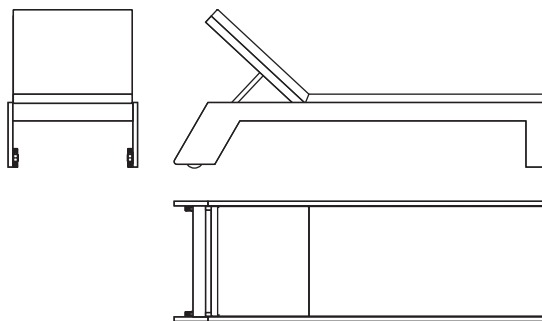

**WSE11** sunlounger  
wood collection

**WSE11** sunlounger  
designed by jacob pringiers 2012

Popular around swimming pools all over the world the sunlounger is a day bed with reclinable back rest from a 45 degree position to read a book, or a full flat bed to enjoy the relaxing sun. As an outdoor piece the WSE11 sports a more dynamic line with its inclined back legs and stable stance its ready for outdoor action! A solid teak frame and wheels finished in a clear protection top coat. Connected seat/backrest cushion in high density foam upholstered in a removable Sunbrella fabric (various colours available upon request).

dimensions (l x w x h)  
2000 x 700 x 350 mm

for more info contact:  
ONDA Pvt Ltd  
5/3A Police park Terrace  
Colombo 5, Sri Lanka  
tel: +94 (0)773583123  
info@aplus.lk  
www.aplus.lk  
[www.facebook.com/www.aplus.lk](https://www.facebook.com/www.aplus.lk)